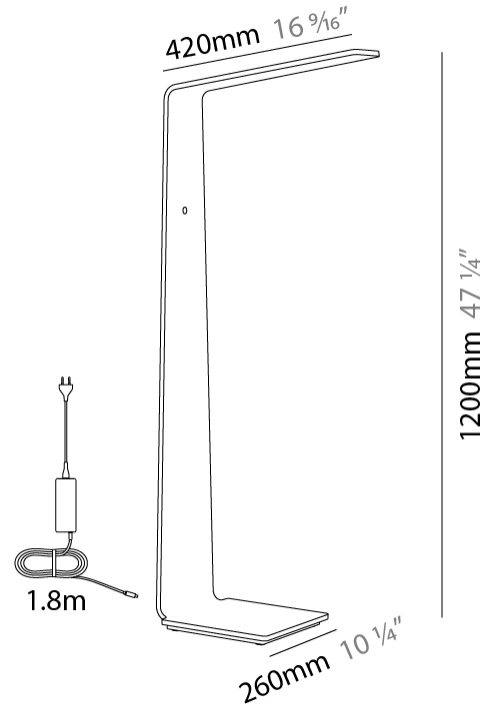

LED2 PORTABLE

D74001-

base number   Finish
Options

1. To build a product code in our configurator select the specify button on the base model # product page
2. To build a manual product code on this datasheet choose from the options listed below in blue font and add the suffix to the base model #

GENERAL

Series: Planko
Subseries: LED2
Brand: Tunto
Division: Design
Mounting Type: Portable
Mounting Location: Floor
Subcategory: Floor

PHYSICAL

Shape: Abstract
Length (mm): 420
Length (in): 16 ⁵/₁₆
Width (mm): 260
Width (in): 15 ³/₁₆
Height (mm): 1200
Height (in): 47 ¹/₄
Light Distribution: Downlight
Fixture Finish: WAL / ASH / OAK / BLK / WHI
Fixture Material: Wood
Cable Details: 1800mm / 70.87" cord and plug
Upon Request: Bolt Down

ELECTRICAL

Lamp Type: LED
Input Wattage (W): 16
Dimming: Touch Dimming
Driver Location: Inline Transformer Plug
Input Voltage (V): 120

LED

Color Temperature (°K): 2700
Max. Delivered Lumen (lm): Max 800
CRI: >97 CRI
Lamp Life (hrs): 50000

OPTICAL

RATINGS AND CERTIFICATIONS

Certified By: Certified for North American Standards
IP rating: IP20

PROJECT
TYPE
SPECIFIER
QUANTITY
DATE